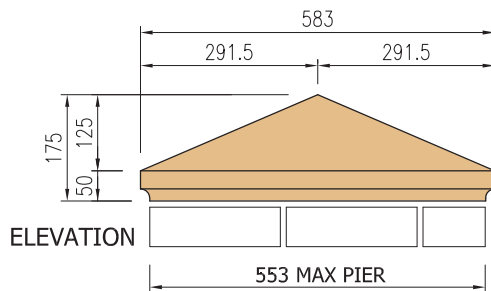

PIER CAPS

Section type
PC1A

Weight = 36kgs

Section type
PC1B

Weight = 57kgs

Section type
PC1C

Weight = 84kgs

Section type
PC1D

Weight = 115kgs

PCS1 PIER CAPS ARE ALSO AVAILABLE
TO RECEIVE A SPHERE

PIER CAPS

PIER CAPS

Section type
PC2A

Weight = 26kgs

Section type
PC2B

Weight = 44kgs

Section type
PC2C

Weight = 68kgs

Section type
PC2D

Weight = 97kgs

PCS2 PIER CAPS ARE ALSO AVAILABLE
TO RECEIVE A SPHERE

PIER CAPS

PIER CAPS

PIER CAPS

Section type
PC4A
Weight = 38kgs

Section type
PC4B
Weight = 62kgs

PCS4 PIER CAPS ARE ALSO AVAILABLE TO RECEIVE A SPHERE

Section type
PC4C
Weight = 92kgs

Section type
PC4D
Weight = 127kgs

PIER CAPS