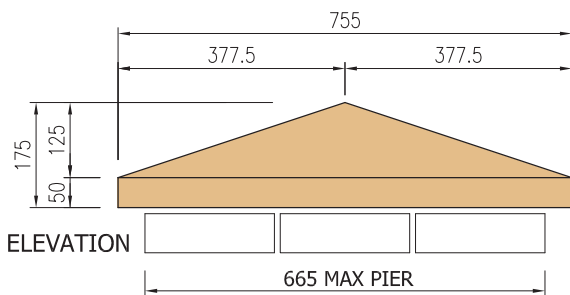

PIER CAPS

Section type
PC1A

Weight = 36kgs

Section type
PC1B

Weight = 57kgs

Section type
PC1C

Weight = 84kgs

Section type
PC1D

Weight = 115kgs

PCS1 PIER CAPS ARE ALSO AVAILABLE
TO RECEIVE A SPHERE

PIER CAPS

PIER CAPS

Section type
PC2A

Weight = 26kgs

Section type
PC2B

Weight = 44kgs

Section type
PC2C

Weight = 68kgs

Section type
PC2D

Weight = 97kgs

PCS2 PIER CAPS ARE ALSO AVAILABLE
TO RECEIVE A SPHERE

PIER CAPS

PIER CAPS

PIER CAPS

Section type
PC4A
Weight = 38kgs

Section type
PC4B
Weight = 62kgs

PCS4 PIER CAPS ARE ALSO AVAILABLE TO RECEIVE A SPHERE

Section type
PC4C
Weight = 92kgs

Section type
PC4D
Weight = 127kgs

PIER CAPS