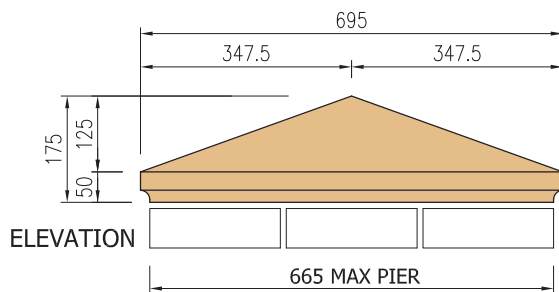

PIER CAPS

Section type
PC1A

Weight = 36kgs

Section type
PC1B

Weight = 57kgs

Section type
PC1C

Weight = 84kgs

Section type
PC1D

Weight = 115kgs

PCS1 PIER CAPS ARE ALSO AVAILABLE
TO RECEIVE A SPHERE

PIER CAPS

PIER CAPS

Section type
PC2A

Weight = 26kgs

Section type
PC2B

Weight = 44kgs

Section type
PC2C

Weight = 68kgs

Section type
PC2D

Weight = 97kgs

PCS2 PIER CAPS ARE ALSO AVAILABLE
TO RECEIVE A SPHERE

PIER CAPS

PIER CAPS

PIER CAPS

Section type
PC4A
Weight = 38kgs

Section type
PC4B
Weight = 62kgs

PCS4 PIER CAPS ARE ALSO AVAILABLE TO RECEIVE A SPHERE

Section type
PC4C
Weight = 92kgs

Section type
PC4D
Weight = 127kgs

PIER CAPS