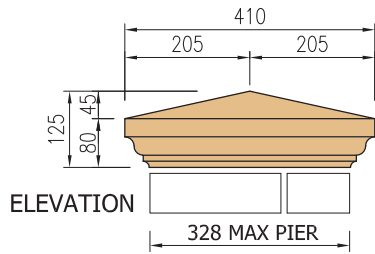

Weight = 115kgs

PCS1 PIER CAPS ARE ALSO AVAILABLE
TO RECEIVE A SPHERE

PIER CAPS

PIER CAPS

Section type
PC2A

Weight = 26kgs

Section type
PC2B

Weight = 44kgs

Section type
PC2C

Weight = 68kgs

Section type
PC2D

Weight = 97kgs

PCS2 PIER CAPS ARE ALSO AVAILABLE
TO RECEIVE A SPHERE

PIER CAPS

PIER CAPS

PIER CAPS

Section type
PC4A
Weight = 38kgs

Section type
PC4B
Weight = 62kgs

PCS4 PIER CAPS ARE ALSO AVAILABLE TO RECEIVE A SPHERE

Section type
PC4C
Weight = 92kgs

Section type
PC4D
Weight = 127kgs

PIER CAPS