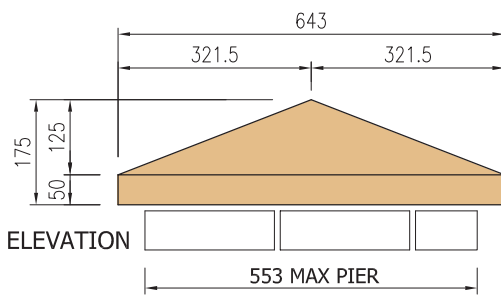

PIER CAPS

Section type
PC1A

Weight = 36kgs

Section type
PC1B

Weight = 57kgs

Section type
PC1C

Weight = 84kgs

Section type
PC1D

Weight = 115kgs

PCS1 PIER CAPS ARE ALSO AVAILABLE
TO RECEIVE A SPHERE

PIER CAPS

PIER CAPS

Section type
PC2A

Weight = 26kgs

Section type
PC2B

Weight = 44kgs

Section type
PC2C

Weight = 68kgs

Section type
PC2D

Weight = 97kgs

PCS2 PIER CAPS ARE ALSO AVAILABLE
TO RECEIVE A SPHERE

PIER CAPS

PIER CAPS

PIER CAPS

Section type
PC4A
Weight = 38kgs

Section type
PC4B
Weight = 62kgs

PCS4 PIER CAPS ARE ALSO AVAILABLE TO RECEIVE A SPHERE

Section type
PC4C
Weight = 92kgs

Section type
PC4D
Weight = 127kgs

PIER CAPS