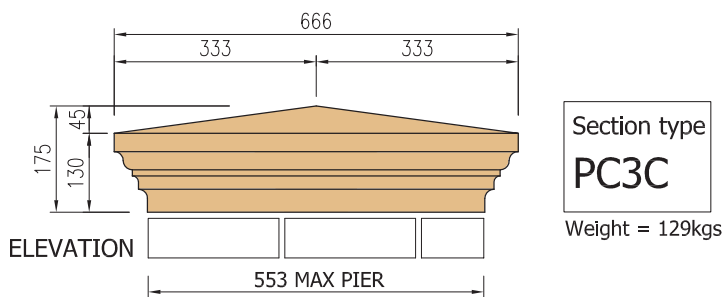

Weight = 115kgs

PCS1 PIER CAPS ARE ALSO AVAILABLE
TO RECEIVE A SPHERE

PIER CAPS

PIER CAPS

Section type
PC2A

Weight = 26kgs

Section type
PC2B

Weight = 44kgs

Section type
PC2C

Weight = 68kgs

Section type
PC2D

Weight = 97kgs

PCS2 PIER CAPS ARE ALSO AVAILABLE
TO RECEIVE A SPHERE

PIER CAPS

PIER CAPS

PIER CAPS

Section type
PC4A
Weight = 38kgs

Section type
PC4B
Weight = 62kgs

PCS4 PIER CAPS ARE ALSO AVAILABLE TO RECEIVE A SPHERE

Section type
PC4C
Weight = 92kgs

Section type
PC4D
Weight = 127kgs

PIER CAPS