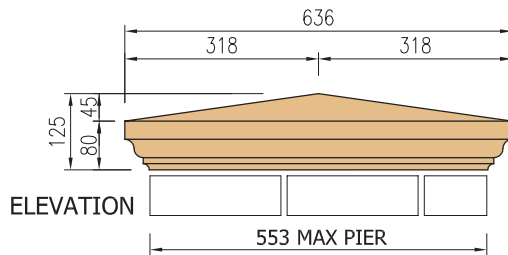

Weight = 115kgs

PCS1 PIER CAPS ARE ALSO AVAILABLE
TO RECEIVE A SPHERE

PIER CAPS

PIER CAPS

Section type
PC2A

Weight = 26kgs

Section type
PC2B

Weight = 44kgs

Section type
PC2C

Weight = 68kgs

Section type
PC2D

Weight = 97kgs

PCS2 PIER CAPS ARE ALSO AVAILABLE
TO RECEIVE A SPHERE

PIER CAPS

PIER CAPS

PIER CAPS

Section type
PC4A
Weight = 38kgs

Section type
PC4B
Weight = 62kgs

PCS4 PIER CAPS ARE ALSO AVAILABLE TO RECEIVE A SPHERE

Section type
PC4C
Weight = 92kgs

Section type
PC4D
Weight = 127kgs

PIER CAPS