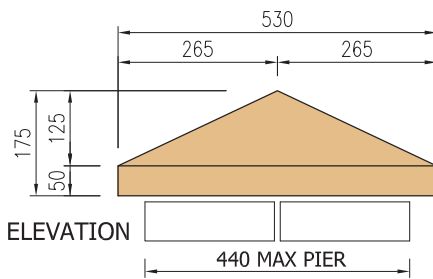

PIER CAPS

Section type
PC1A

Weight = 36kgs

Section type
PC1B

Weight = 57kgs

Section type
PC1C

Weight = 84kgs

Section type
PC1D

Weight = 115kgs

PCS1 PIER CAPS ARE ALSO AVAILABLE
TO RECEIVE A SPHERE

PIER CAPS

PIER CAPS

Section type
PC2A

Weight = 26kgs

Section type
PC2B

Weight = 44kgs

Section type
PC2C

Weight = 68kgs

Section type
PC2D

Weight = 97kgs

PCS2 PIER CAPS ARE ALSO AVAILABLE
TO RECEIVE A SPHERE

PIER CAPS

PIER CAPS

PIER CAPS

Section type
PC4A
Weight = 38kgs

Section type
PC4B
Weight = 62kgs

PCS4 PIER CAPS ARE ALSO AVAILABLE TO RECEIVE A SPHERE

Section type
PC4C
Weight = 92kgs

Section type
PC4D
Weight = 127kgs

PIER CAPS