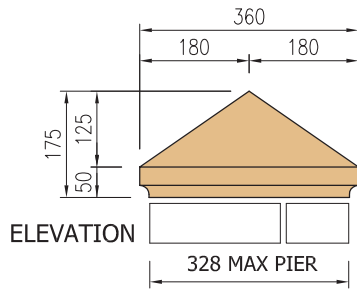

PIER CAPS

Section type
PC1A

Weight = 36kgs

Section type
PC1B

Weight = 57kgs

Section type
PC1C

Weight = 84kgs

Section type
PC1D

Weight = 115kgs

PCS1 PIER CAPS ARE ALSO AVAILABLE
TO RECEIVE A SPHERE

PIER CAPS

PIER CAPS

Section type
PC2A

Weight = 26kgs

Section type
PC2B

Weight = 44kgs

Section type
PC2C

Weight = 68kgs

Section type
PC2D

Weight = 97kgs

PCS2 PIER CAPS ARE ALSO AVAILABLE
TO RECEIVE A SPHERE

PIER CAPS

PIER CAPS

PIER CAPS

Section type
PC4A
Weight = 38kgs

Section type
PC4B
Weight = 62kgs

PCS4 PIER CAPS ARE ALSO AVAILABLE TO RECEIVE A SPHERE

Section type
PC4C
Weight = 92kgs

Section type
PC4D
Weight = 127kgs

PIER CAPS