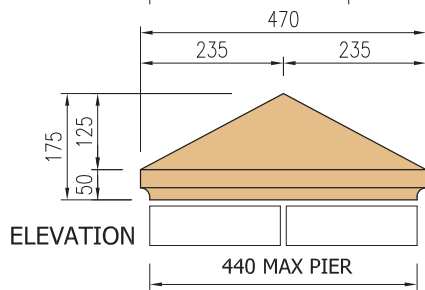

PIER CAPS

Section type
PC1A

Weight = 36kgs

Section type
PC1B

Weight = 57kgs

Section type
PC1C

Weight = 84kgs

Section type
PC1D

Weight = 115kgs

PCS1 PIER CAPS ARE ALSO AVAILABLE
TO RECEIVE A SPHERE

PIER CAPS

PIER CAPS

Section type
PC2A

Weight = 26kgs

Section type
PC2B

Weight = 44kgs

Section type
PC2C

Weight = 68kgs

Section type
PC2D

Weight = 97kgs

PCS2 PIER CAPS ARE ALSO AVAILABLE
TO RECEIVE A SPHERE

PIER CAPS

PIER CAPS

PIER CAPS

Section type
PC4A
Weight = 38kgs

Section type
PC4B
Weight = 62kgs

PCS4 PIER CAPS ARE ALSO AVAILABLE TO RECEIVE A SPHERE

Section type
PC4C
Weight = 92kgs

Section type
PC4D
Weight = 127kgs

PIER CAPS