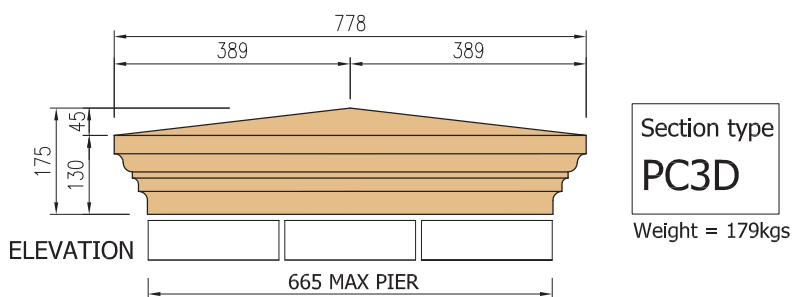

Weight = 115kgs

PCS1 PIER CAPS ARE ALSO AVAILABLE
TO RECEIVE A SPHERE

PIER CAPS

PIER CAPS

Section type
PC2A

Weight = 26kgs

Section type
PC2B

Weight = 44kgs

Section type
PC2C

Weight = 68kgs

Section type
PC2D

Weight = 97kgs

PCS2 PIER CAPS ARE ALSO AVAILABLE
TO RECEIVE A SPHERE

PIER CAPS

PIER CAPS

PIER CAPS

Section type
PC4A
Weight = 38kgs

Section type
PC4B
Weight = 62kgs

PCS4 PIER CAPS ARE ALSO AVAILABLE TO RECEIVE A SPHERE

Section type
PC4C
Weight = 92kgs

Section type
PC4D
Weight = 127kgs

PIER CAPS