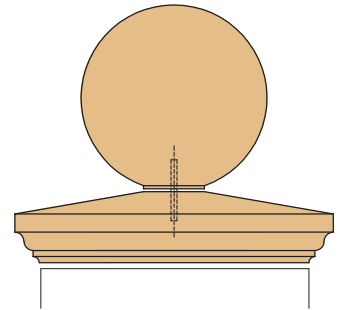

Weight = 115kgs

PCS1 PIER CAPS ARE ALSO AVAILABLE
TO RECEIVE A SPHERE

PIER CAPS

PIER CAPS

Section type
PC2A

Weight = 26kgs

Section type
PC2B

Weight = 44kgs

Section type
PC2C

Weight = 68kgs

Section type
PC2D

Weight = 97kgs

PCS2 PIER CAPS ARE ALSO AVAILABLE
TO RECEIVE A SPHERE

PIER CAPS

PIER CAPS

PIER CAPS

Section type
PC4A
Weight = 38kgs

Section type
PC4B
Weight = 62kgs

PCS4 PIER CAPS ARE ALSO AVAILABLE TO RECEIVE A SPHERE

Section type
PC4C
Weight = 92kgs

Section type
PC4D
Weight = 127kgs

PIER CAPS