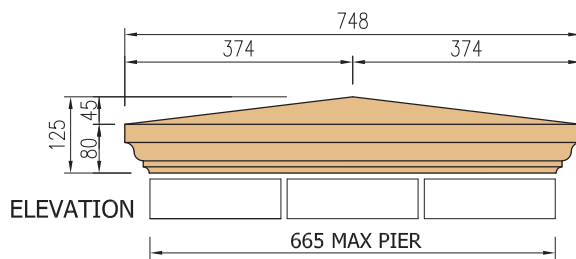

Section type
PC2C

Weight = 68kgs

Section type
PC2D

Weight = 97kgs

PCS2 PIER CAPS ARE ALSO AVAILABLE
TO RECEIVE A SPHERE

PIER CAPS

PIER CAPS

PIER CAPS

Section type
PC4A
Weight = 38kgs

Section type
PC4B
Weight = 62kgs

PCS4 PIER CAPS ARE ALSO AVAILABLE TO RECEIVE A SPHERE

Section type
PC4C
Weight = 92kgs

Section type
PC4D
Weight = 127kgs

PIER CAPS