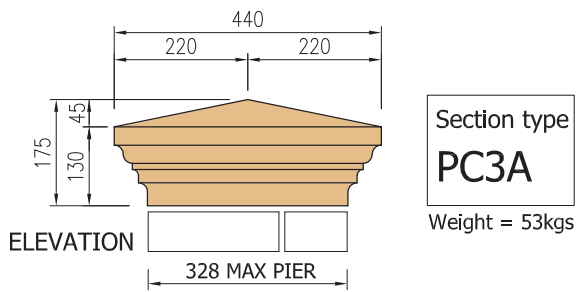

Weight = 115kgs

PCS1 PIER CAPS ARE ALSO AVAILABLE
TO RECEIVE A SPHERE

PIER CAPS

PIER CAPS

Section type
PC2A

Weight = 26kgs

Section type
PC2B

Weight = 44kgs

Section type
PC2C

Weight = 68kgs

Section type
PC2D

Weight = 97kgs

PCS2 PIER CAPS ARE ALSO AVAILABLE
TO RECEIVE A SPHERE

PIER CAPS

PIER CAPS

PIER CAPS

Section type
PC4A
Weight = 38kgs

Section type
PC4B
Weight = 62kgs

PCS4 PIER CAPS ARE ALSO AVAILABLE TO RECEIVE A SPHERE

Section type
PC4C
Weight = 92kgs

Section type
PC4D
Weight = 127kgs

PIER CAPS