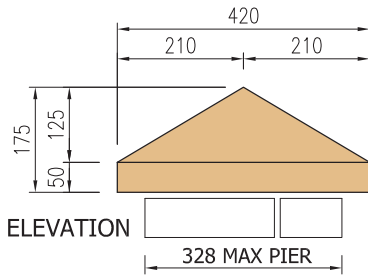

PIER CAPS

Section type
PC1A

Weight = 36kgs

Section type
PC1B

Weight = 57kgs

Section type
PC1C

Weight = 84kgs

Section type
PC1D

Weight = 115kgs

PCS1 PIER CAPS ARE ALSO AVAILABLE
TO RECEIVE A SPHERE

PIER CAPS

PIER CAPS

Section type
PC2A

Weight = 26kgs

Section type
PC2B

Weight = 44kgs

Section type
PC2C

Weight = 68kgs

Section type
PC2D

Weight = 97kgs

PCS2 PIER CAPS ARE ALSO AVAILABLE
TO RECEIVE A SPHERE

PIER CAPS

PIER CAPS

PIER CAPS

Section type
PC4A
Weight = 38kgs

Section type
PC4B
Weight = 62kgs

PCS4 PIER CAPS ARE ALSO AVAILABLE TO RECEIVE A SPHERE

Section type
PC4C
Weight = 92kgs

Section type
PC4D
Weight = 127kgs

PIER CAPS