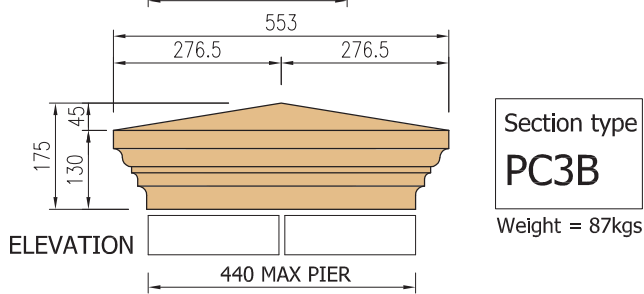

Weight = 115kgs

PCS1 PIER CAPS ARE ALSO AVAILABLE
TO RECEIVE A SPHERE

PIER CAPS

PIER CAPS

Section type
PC2A

Weight = 26kgs

Section type
PC2B

Weight = 44kgs

Section type
PC2C

Weight = 68kgs

Section type
PC2D

Weight = 97kgs

PCS2 PIER CAPS ARE ALSO AVAILABLE
TO RECEIVE A SPHERE

PIER CAPS

PIER CAPS

PIER CAPS

Section type
PC4A
Weight = 38kgs

Section type
PC4B
Weight = 62kgs

PCS4 PIER CAPS ARE ALSO AVAILABLE TO RECEIVE A SPHERE

Section type
PC4C
Weight = 92kgs

Section type
PC4D
Weight = 127kgs

PIER CAPS