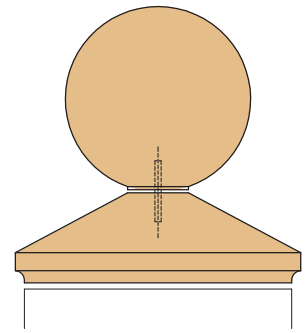

PIER CAPS

Section type
PC1A

Weight = 36kgs

Section type
PC1B

Weight = 57kgs

Section type
PC1C

Weight = 84kgs

Section type
PC1D

Weight = 115kgs

PCS1 PIER CAPS ARE ALSO AVAILABLE
TO RECEIVE A SPHERE

PIER CAPS

PIER CAPS

Section type
PC2A

Weight = 26kgs

Section type
PC2B

Weight = 44kgs

Section type
PC2C

Weight = 68kgs

Section type
PC2D

Weight = 97kgs

PCS2 PIER CAPS ARE ALSO AVAILABLE
TO RECEIVE A SPHERE

PIER CAPS

PIER CAPS

PIER CAPS

Section type
PC4A
Weight = 38kgs

Section type
PC4B
Weight = 62kgs

PCS4 PIER CAPS ARE ALSO AVAILABLE TO RECEIVE A SPHERE

Section type
PC4C
Weight = 92kgs

Section type
PC4D
Weight = 127kgs

PIER CAPS