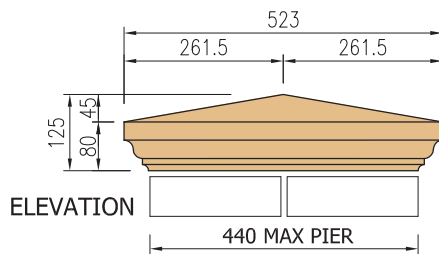

Weight = 115kgs

PCS1 PIER CAPS ARE ALSO AVAILABLE
TO RECEIVE A SPHERE

PIER CAPS

PIER CAPS

Section type
PC2A

Weight = 26kgs

Section type
PC2B

Weight = 44kgs

Section type
PC2C

Weight = 68kgs

Section type
PC2D

Weight = 97kgs

PCS2 PIER CAPS ARE ALSO AVAILABLE
TO RECEIVE A SPHERE

PIER CAPS

PIER CAPS

PIER CAPS

Section type
PC4A
Weight = 38kgs

Section type
PC4B
Weight = 62kgs

PCS4 PIER CAPS ARE ALSO AVAILABLE TO RECEIVE A SPHERE

Section type
PC4C
Weight = 92kgs

Section type
PC4D
Weight = 127kgs

PIER CAPS