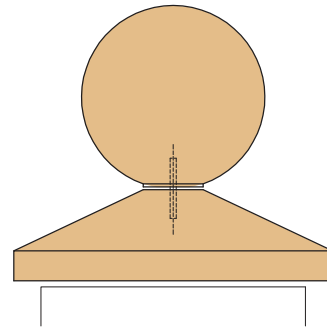

PIER CAPS

Section type
PC1A

Weight = 36kgs

Section type
PC1B

Weight = 57kgs

Section type
PC1C

Weight = 84kgs

Section type
PC1D

Weight = 115kgs

PCS1 PIER CAPS ARE ALSO AVAILABLE
TO RECEIVE A SPHERE

PIER CAPS

PIER CAPS

Section type
PC2A

Weight = 26kgs

Section type
PC2B

Weight = 44kgs

Section type
PC2C

Weight = 68kgs

Section type
PC2D

Weight = 97kgs

PCS2 PIER CAPS ARE ALSO AVAILABLE
TO RECEIVE A SPHERE

PIER CAPS

PIER CAPS

PIER CAPS

Section type
PC4A
Weight = 38kgs

Section type
PC4B
Weight = 62kgs

PCS4 PIER CAPS ARE ALSO AVAILABLE TO RECEIVE A SPHERE

Section type
PC4C
Weight = 92kgs

Section type
PC4D
Weight = 127kgs

PIER CAPS