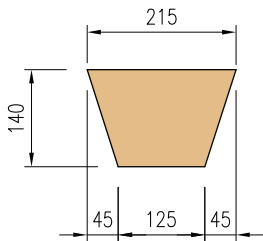

SECTION

KEYSTONES

KEYSTONES

Keystone type
KSR

ELEVATION **KSR1**

KSR1 Also compatible with Lintel LR13.
Weight = 7kgs

ELEVATION **KSR2**

KSR2 Also compatible with Lintel LR10.
Weight = 8kgs

ELEVATION **KSR3**

KSR3 Also compatible with Lintel LR14.
Weight = 10kgs

ELEVATION **KSR4**

KSR4 Also compatible with Lintel LR11.
Weight = 12kgs

ELEVATION **KSR5**

KSR5 Also compatible with Lintel LR15.
Weight = 14kgs