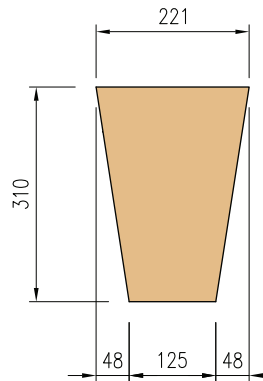

SECTION

KEYSTONES

KEYSTONES

Keystone type
KSR

ELEVATION **KSR1**

KSR1 Also compatible with Lintel LR13.
Weight = 7kgs

ELEVATION **KSR2**

KSR2 Also compatible with Lintel LR10.
Weight = 8kgs

ELEVATION **KSR3**

KSR3 Also compatible with Lintel LR14.
Weight = 10kgs

ELEVATION **KSR4**

KSR4 Also compatible with Lintel LR11.
Weight = 12kgs

ELEVATION **KSR5**

KSR5 Also compatible with Lintel LR15.
Weight = 14kgs

ELEVATION **KSR6**

KSR6 Also compatible with Lintel LR12.
Weight = 15kgs

KEYSTONES