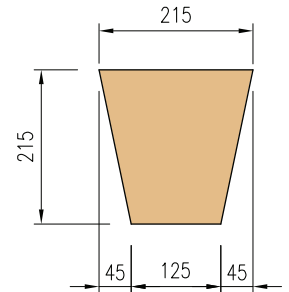

KEYSTONES

Keystone type
KS

ELEVATION **KS1**

KS1 Also compatible with Lintel L13.
Weight = 6kgs

ELEVATION **KS2**

KS2 Also compatible with Lintel L10.
Weight = 7kgs

ELEVATION **KS3**

KS3 Also compatible with Lintel L14.
Weight = 9kgs

ELEVATION **KS4**

KS4 Also compatible with Lintel L11.
Weight = 10kgs

ELEVATION **KS5**

KS5 Also compatible with Lintel L15.
Weight = 12kgs

ELEVATION **KS6**

KS6 Also compatible with Lintel L12.
Weight = 13kgs