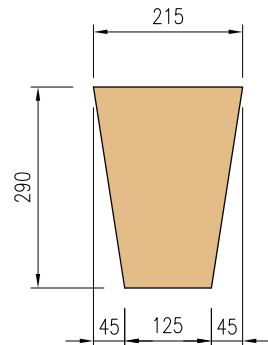

SECTION

KEYSTONES

KEYSTONES

Keystone type
KSR

ELEVATION **KSR1**

KSR1 Also compatible with Lintel LR13.
Weight = 7kgs

ELEVATION **KSR2**

KSR2 Also compatible with Lintel LR10.
Weight = 8kgs

ELEVATION **KSR3**

KSR3 Also compatible with Lintel LR14.
Weight = 10kgs

ELEVATION **KSR4**

KSR4 Also compatible with Lintel LR11.
Weight = 12kgs

ELEVATION **KSR5**

KSR5 Also compatible with Lintel LR15.
Weight = 14kgs