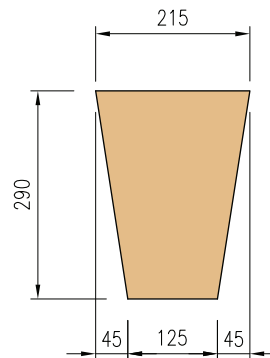

KEYSTONES

Keystone type
KS

ELEVATION **KS1**

KS1 Also compatible with Lintel L13.
Weight = 6kgs

ELEVATION **KS2**

KS2 Also compatible with Lintel L10.
Weight = 7kgs

ELEVATION **KS3**

KS3 Also compatible with Lintel L14.
Weight = 9kgs

ELEVATION **KS4**

KS4 Also compatible with Lintel L11.
Weight = 10kgs

ELEVATION **KS5**

KS5 Also compatible with Lintel L15.
Weight = 12kgs

ELEVATION **KS6**

KS6 Also compatible with Lintel L12.
Weight = 13kgs

SECTION

KEYSTONES

KEYSTONES

Keystone type
KSR

ELEVATION **KSR1**

KSR1 Also compatible with Lintel LR13.
Weight = 7kgs

ELEVATION **KSR2**

KSR2 Also compatible with Lintel LR10.
Weight = 8kgs