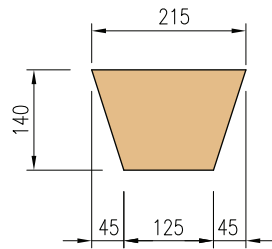

KEYSTONES

Keystone type
KS

ELEVATION **KS1**

KS1 Also compatible with Lintel L13.
Weight = 6kgs

ELEVATION **KS2**

KS2 Also compatible with Lintel L10.
Weight = 7kgs

ELEVATION **KS3**

KS3 Also compatible with Lintel L14.
Weight = 9kgs

ELEVATION **KS4**

KS4 Also compatible with Lintel L11.
Weight = 10kgs

ELEVATION **KS5**

KS5 Also compatible with Lintel L15.
Weight = 12kgs

ELEVATION **KS6**

KS6 Also compatible with Lintel L12.
Weight = 13kgs