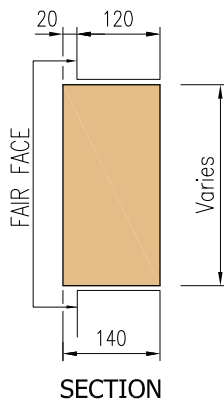

SECTION

KEYSTONES

KEYSTONES

Keystone type
KSR

ELEVATION **KSR1**

KSR1 Also compatible with Lintel LR13.
Weight = 7kgs

ELEVATION **KSR2**

KSR2 Also compatible with Lintel LR10.
Weight = 8kgs

ELEVATION **KSR3**

KSR3 Also compatible with Lintel LR14.
Weight = 10kgs

ELEVATION **KSR4**

KSR4 Also compatible with Lintel LR11.
Weight = 12kgs

ELEVATION **KSR5**

KSR5 Also compatible with Lintel LR15.
Weight = 14kgs

ELEVATION **KSR6**

KSR6 Also compatible with Lintel LR12.
Weight = 15kgs

KEYSTONES