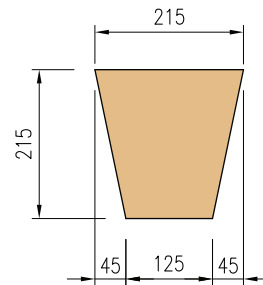

ELEVATION **KS4**

KS4 Also compatible with Lintel L11.
Weight = 10kgs

ELEVATION **KS5**

KS5 Also compatible with Lintel L15.
Weight = 12kgs

ELEVATION **KS6**

KS6 Also compatible with Lintel L12.
Weight = 13kgs

SECTION

KEYSTONES

KEYSTONES

Keystone type
KSR

ELEVATION **KSR1**

KSR1 Also compatible with Lintel LR13.
Weight = 7kgs

ELEVATION **KSR2**

KSR2 Also compatible with Lintel LR10.
Weight = 8kgs

ELEVATION **KSR3**

KSR3 Also compatible with Lintel LR14.
Weight = 10kgs

ELEVATION **KSR4**

KSR4 Also compatible with Lintel LR11.
Weight = 12kgs

ELEVATION **KSR5**

KSR5 Also compatible with Lintel LR15.
Weight = 14kgs