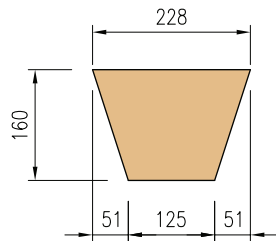

SECTION

KEYSTONES

KEYSTONES

Keystone type
KSR

ELEVATION **KSR1**

KSR1 Also compatible with Lintel LR13.
Weight = 7kgs

ELEVATION **KSR2**

KSR2 Also compatible with Lintel LR10.
Weight = 8kgs

ELEVATION **KSR3**

KSR3 Also compatible with Lintel LR14.
Weight = 10kgs

ELEVATION **KSR4**

KSR4 Also compatible with Lintel LR11.
Weight = 12kgs

ELEVATION **KSR5**

KSR5 Also compatible with Lintel LR15.
Weight = 14kgs