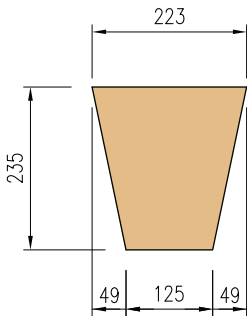

SECTION

KEYSTONES

KEYSTONES

Keystone type
KSR

ELEVATION **KSR1**

KSR1 Also compatible with Lintel LR13.
Weight = 7kgs

ELEVATION **KSR2**

KSR2 Also compatible with Lintel LR10.
Weight = 8kgs

ELEVATION **KSR3**

KSR3 Also compatible with Lintel LR14.
Weight = 10kgs

ELEVATION **KSR4**

KSR4 Also compatible with Lintel LR11.
Weight = 12kgs

ELEVATION **KSR5**

KSR5 Also compatible with Lintel LR15.
Weight = 14kgs