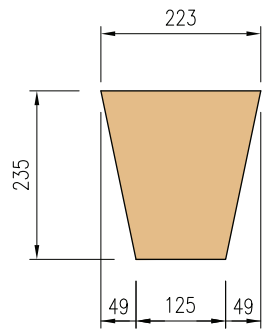

KEYSTONES

Keystone type
KS

ELEVATION **KS1**

KS1 Also compatible with Lintel L13.
Weight = 6kgs

ELEVATION **KS2**

KS2 Also compatible with Lintel L10.
Weight = 7kgs

ELEVATION **KS3**

KS3 Also compatible with Lintel L14.
Weight = 9kgs

ELEVATION **KS4**

KS4 Also compatible with Lintel L11.
Weight = 10kgs

ELEVATION **KS5**

KS5 Also compatible with Lintel L15.
Weight = 12kgs

ELEVATION **KS6**

KS6 Also compatible with Lintel L12.
Weight = 13kgs