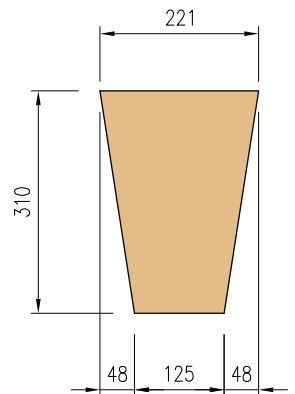

KEYSTONES

Keystone type
KS

ELEVATION **KS1**

KS1 Also compatible with Lintel L13.
Weight = 6kgs

ELEVATION **KS2**

KS2 Also compatible with Lintel L10.
Weight = 7kgs

ELEVATION **KS3**

KS3 Also compatible with Lintel L14.
Weight = 9kgs

ELEVATION **KS4**

KS4 Also compatible with Lintel L11.
Weight = 10kgs

ELEVATION **KS5**

KS5 Also compatible with Lintel L15.
Weight = 12kgs

ELEVATION **KS6**

KS6 Also compatible with Lintel L12.
Weight = 13kgs

SECTION

KEYSTONES

KEYSTONES

Keystone type
KSR

ELEVATION **KSR1**

KSR1 Also compatible with Lintel LR13.
Weight = 7kgs

ELEVATION **KSR2**

KSR2 Also compatible with Lintel LR10.
Weight = 8kgs