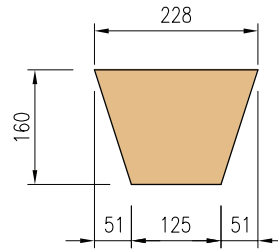

KEYSTONES

Keystone type
KS

ELEVATION **KS1**

KS1 Also compatible with Lintel L13.
Weight = 6kgs

ELEVATION **KS2**

KS2 Also compatible with Lintel L10.
Weight = 7kgs

ELEVATION **KS3**

KS3 Also compatible with Lintel L14.
Weight = 9kgs

ELEVATION **KS4**

KS4 Also compatible with Lintel L11.
Weight = 10kgs

ELEVATION **KS5**

KS5 Also compatible with Lintel L15.
Weight = 12kgs

ELEVATION **KS6**

KS6 Also compatible with Lintel L12.
Weight = 13kgs