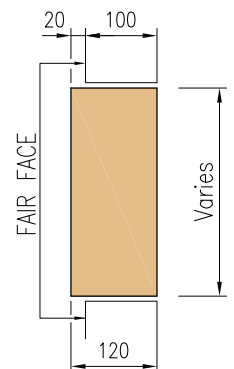

KEYSTONES

Keystone type
KS

ELEVATION **KS1**

KS1 Also compatible with Lintel L13.
Weight = 6kgs

ELEVATION **KS2**

KS2 Also compatible with Lintel L10.
Weight = 7kgs

ELEVATION **KS3**

KS3 Also compatible with Lintel L14.
Weight = 9kgs

ELEVATION **KS4**

KS4 Also compatible with Lintel L11.
Weight = 10kgs

ELEVATION **KS5**

KS5 Also compatible with Lintel L15.
Weight = 12kgs

ELEVATION **KS6**

KS6 Also compatible with Lintel L12.
Weight = 13kgs

SECTION

KEYSTONES

KEYSTONES

Keystone type
KSR

ELEVATION **KSR1**

KSR1 Also compatible with Lintel LR13.
Weight = 7kgs

ELEVATION **KSR2**

KSR2 Also compatible with Lintel LR10.
Weight = 8kgs

ELEVATION **KSR3**

KSR3 Also compatible with Lintel LR14.
Weight = 10kgs

ELEVATION **KSR4**

KSR4 Also compatible with Lintel LR11.
Weight = 12kgs

ELEVATION **KSR5**

KSR5 Also compatible with Lintel LR15.
Weight = 14kgs